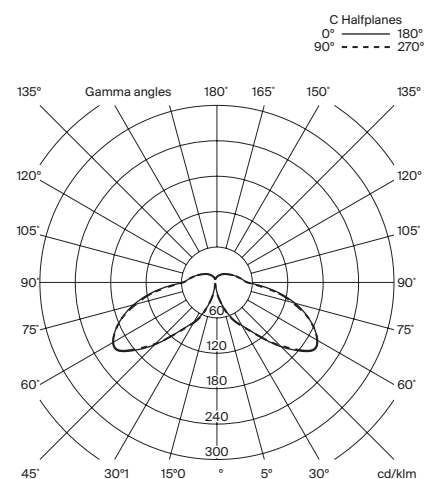

Maija

Ilmari Tapiovaara. 1955
Table lamps

Tapiovaara said that “it is impossible to create a new object without a point of reference—and nature is the best and closest manual for the industrial designer; whether in terms of the object’s purpose, that is, its functional requirements, or in terms of shape, colour, material and adequate proportion”. In 1955, when Alvar Aalto was the dominant figure of Helsinki’s cultural life, Ilmari Tapiovaara presented himself as the first Finnish non-architect designer. An expert in chairs and furniture, he created his sole and unique household lamp: Maija.

The Maija collection conveys the feeling of light in Baltic cities, where the streets are barely illuminated, apart from the light beaming through the windows of homes and shops: from the inside, outwards. Inspired by this, Tapiovaara created a honeycomb structure composed of stacked metal discs that filters out its happy inner light. The Maija bee was a very popular cartoon character in those years. Offered by Santa & Cole in its original pale pink version or white version.

General description:

Metallic lampshade finished in matte white or satin nude rose.
Brass legs finished in matte.
Diffuser in white translucent methacrylate.

Technical information:

Light source included (dimmable)
LED Module

Rated input wattage: 12 W
Operating voltage: 24 VDC
CCT : 2.700 K
CRI: 90
Lifetime: 40.000 h
Luminous flux: 346 lm

Built-in adjustable LED.
Dimmer included.
Suitable only for indoor use.
Always use this light source.

Input voltage : 90 ~ 264 Vac.
(50 Hz / 60 Hz). According to destination.